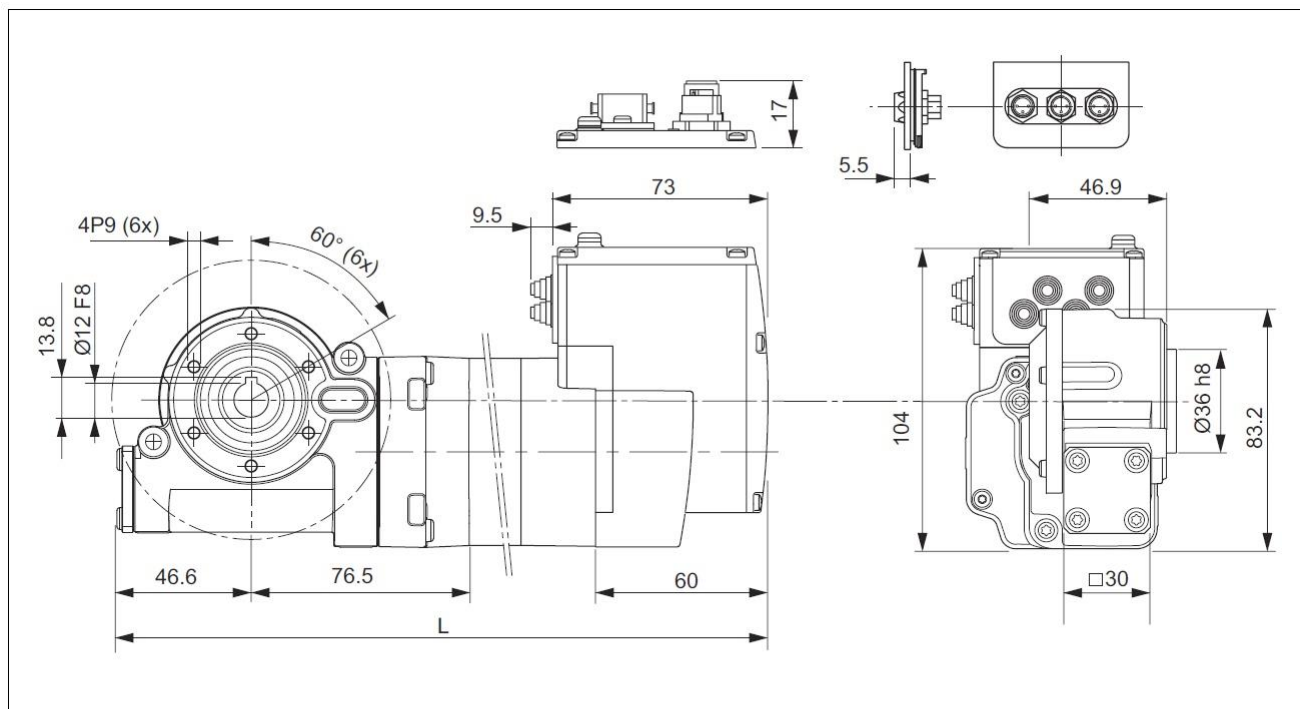

## Integrované EC-pohony ILE (s úhlovou převodkou)

Figure 3.4 Dimensions

- (1) Insert with cable entry (accessory)
- (2) Insert kit (accessory)
- (3) Industrial connector (option)

Total length L

ILE••661...	P•1A6	P•1A7	P•1A8
L	[mm] 229	229	229