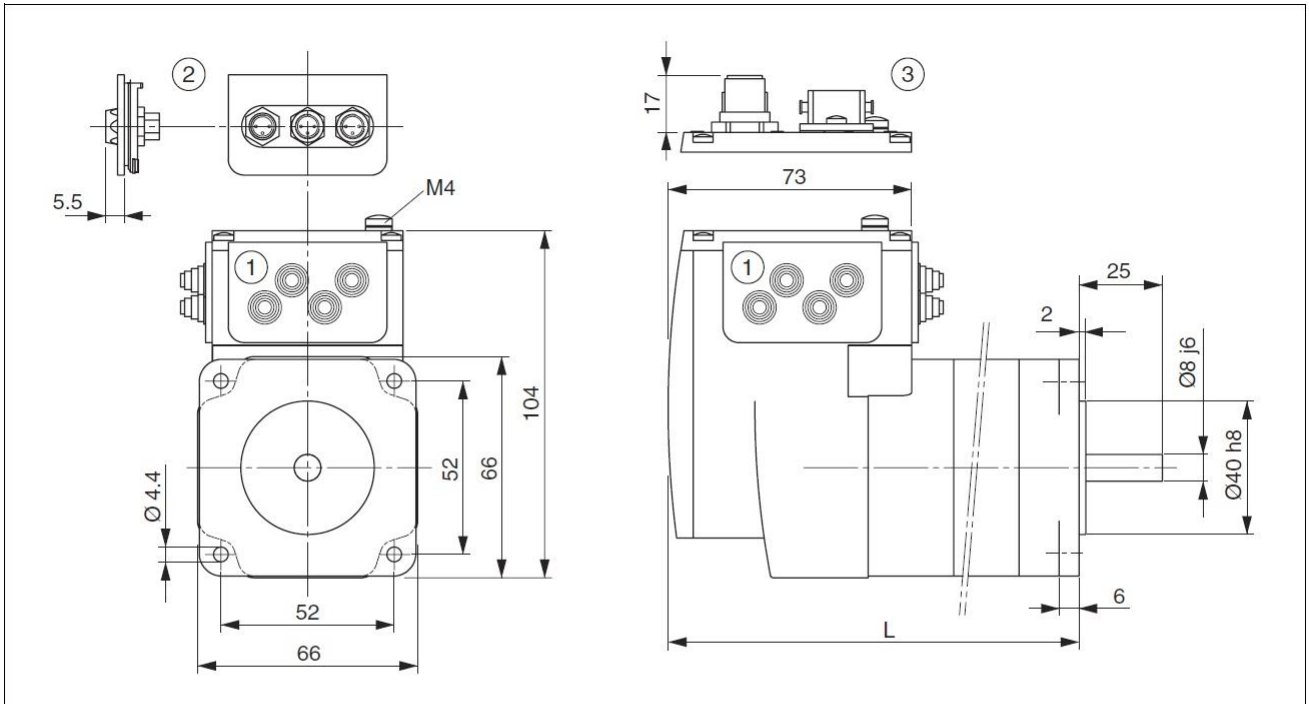

Integrovaný EC-pohon ILE (bez převodovky)

Figure 3.2 Dimensions

- (1) Insert with cable entry (accessory)
- (2) Insert kit (accessory)
- (3) Industrial connector (option)

Total length L

| | |
|-------------|----------|
| ILE••661... | P•1A0 |
| L | [mm] 122 |