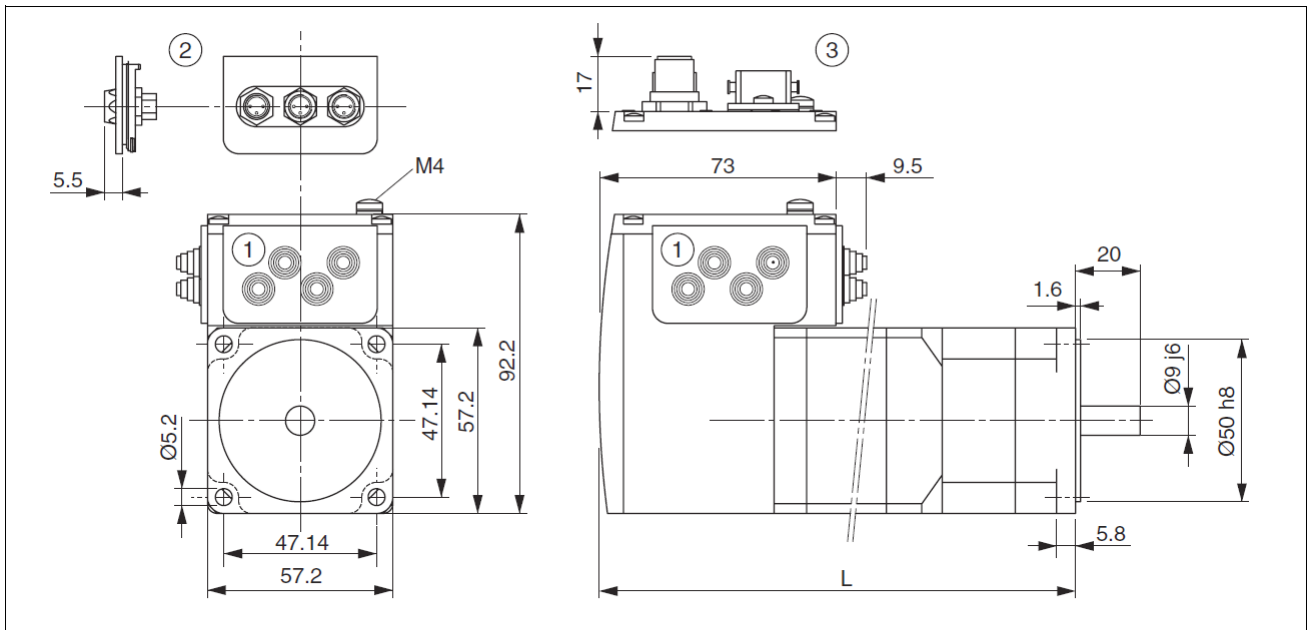

Integrované servopohony ILA

Figure 3.2 Dimensions

- (1) Insert with cable entry (accessory)
- (2) Insert kit (accessory)
- (3) Industrial connector (option)

Total length L

ILA●●571...	●●1A0	●●2A0	●●1F0
L	[mm] 145.3	179.3	190.8

ILA●●572...	●●1A0	●●2A0	●●2F0
L	[mm] 163.8	197.8	209.3